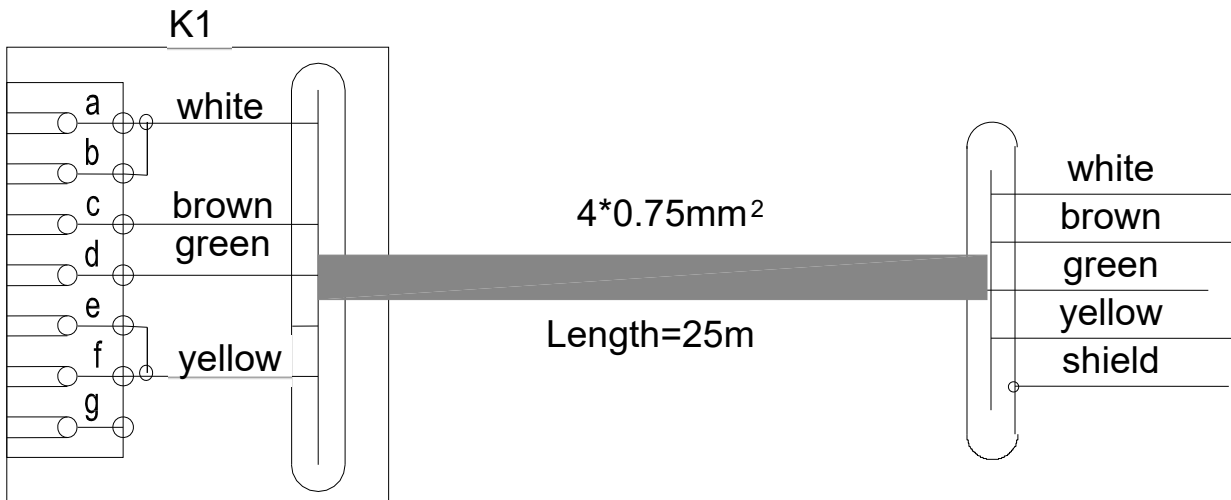

1 SPARE PART LIST

Article	D/A-article no.	VAL- article no.	SKC- article no.
Complete cable	K-AT-10	0122765	8102560
6-lead cable	LIYCY 4*0.75		

2 CONNECTION DIAGRAM

3 CONTACT

Sales, development, production and service:

Dametric AB

Jägerhorns Väg 19, SE 141 75 Kungens Kurva, Sweden

Phone: +46-8 556 477 00

E-Mail: service@dametric.se

Website: www.dametric.se

dametric

Valmet