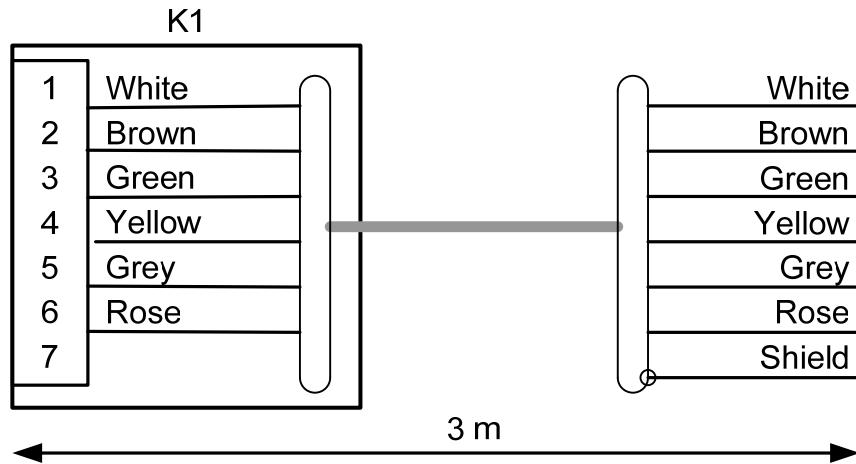

1 SPARE PART LIST

Article	D/A-article no.	VAL-article no.	SKC- article no.
Complete cable	K-PDU3	0122960	9113699
7-pole connector	91KA-7G		
6-lead cable	LIYCY 6*0.5	(length = 3 m)	

2 CONNECTION DIAGRAM

3 CONTACT

Sales, development, production and service:

Dametric AB

Jägerhorns Väg 19, 141 75 Kungens Kurva, Sweden

Phone: +46-8 556 477 00

Telefax: +46-8 556 477 29

e-mail: service@dametric.se

Web site: www.dametric.se

dametric

Valmet