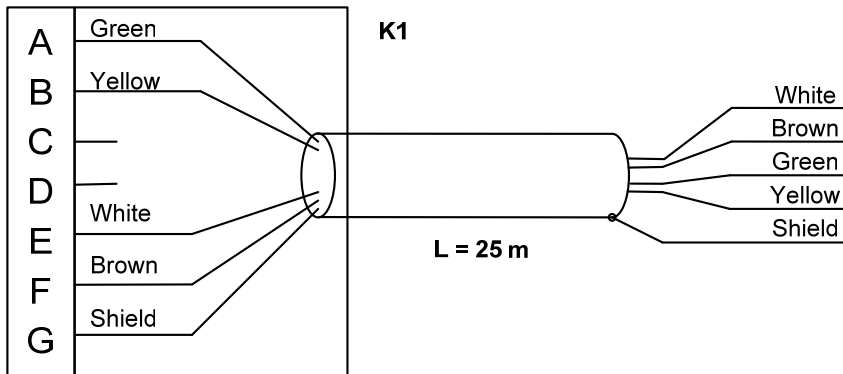

1 SPARE PART LIST

Article	D/A-article no.	VAL- article no.	SKC- article no.
Complete cable	K-POT25	-	9233641
7-pole connector	62GB-7-KAF		
4-lead cable	LIYCY 4*0.25		

2 CONNECTION DIAGRAM

3 CONTACT

Sales, development, production and service:

Dametric AB

Jägerhorns Väg 19, SE 141 75 Kungens Kurva, Sweden

Phone: +46-8 556 477 00

Telefax: +46-8 556 477 29

E-Mail: service@dametric.se

Website: www.dametric.se

dametric

Valmet