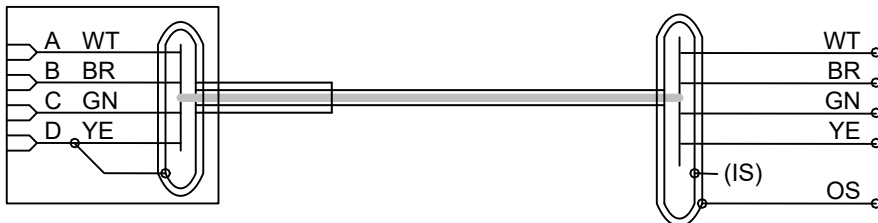

dametric 

K-TVD2S25

VAL0190383

CABLE TVD-T1 / TVD-T2 / TVD-T2S / TVD-T3B / TVD-T3T
DESCRIPTION

Valmet 

1 Specification

Length	25 m
Connector	62GB-4-KAF
4-lead cable	LIYCY-CY 4*0.25
Protection	Flexible steel tube the first 3 meter from the connector

2 Connection diagram

WT = white, BR = brown, GN = green, YE = yellow, IS = inner shield, OS = outer shield.

3 Installation.

Cut the inner shield and isolate it from the outer shield.

Connect the outer shield to a ground bar close to the RMS rack.