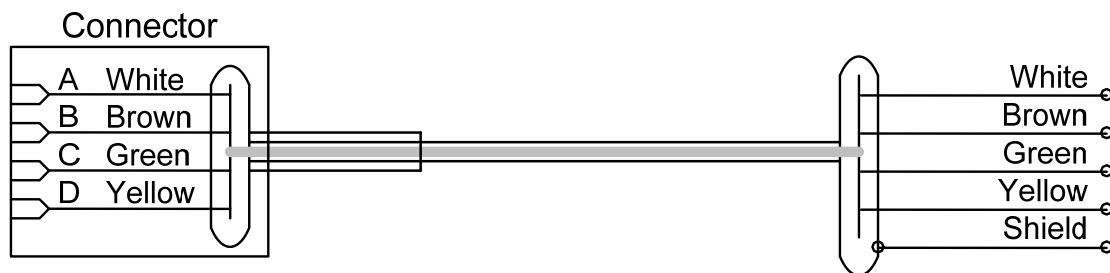

dametric 

K-TVDS30

VAL0394416

CABLE TVD-T1 / TVD-T2 / TVD-T2S / TVD-T3B / TVD-T3T

DESCRIPTION

Valmet 

1. Specification

Length	30 m
Connector	62GB-4-KAF
4-lead cable	LIYCY 4*0.25
Protection	Flexible steel tube the first 3 meter from the connector

2. CONNECTION DIAGRAM

Connect the cable shield to the ground bar in the GMS/RMS-panel.

3. CONTACT

Sales, development, production and service:

Dametric AB

Jägerhorns Väg 19, 141 75 Kungens Kurva, Sweden

Phone: +46-8 556 477 00