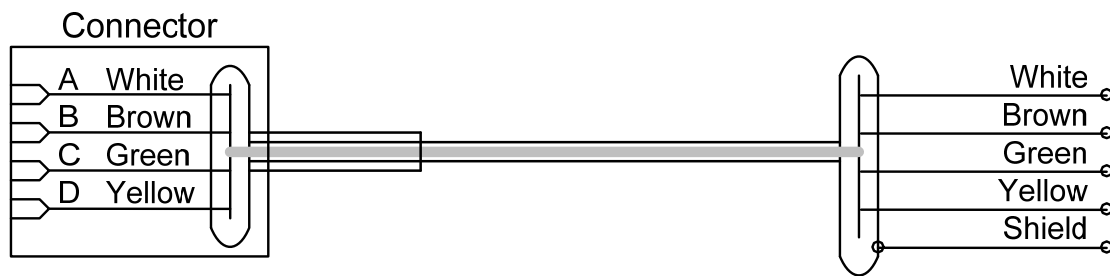

dametric 

K-TVDS25

VAL0122971 / SKC9305689

CABLE TVD-T1 / TVD-T2 / TVD-T2S / TVD-T3B / TVD-T3T

DESCRIPTION

Valmet 

1. Specification

Length	25 m
Connector	62GB-4-KAF
4-lead cable	LIYCY 4*0.25
Protection	Flexible steel tube the first 3 meter from the connector

2. Connection diagram

3. Installation.

Connect the cable shield to the ground bar in the GMS/RMS-panel.

4. Contact

Sales, development, production and service:

Dametric AB

Jägerhorns Väg 19, 141 75 Kungens Kurva, Sweden