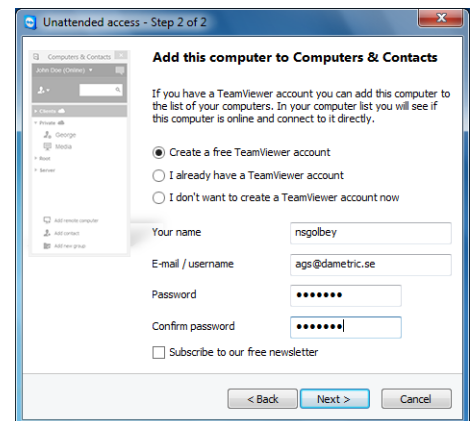

### 3 Team Viewer Install

- Go to Teamviewer.com. Select the Team Viewer Host version.
- Define the personal password for this computer.  
Name = “nsgolbey” (owner and place).  
Password = “service”.

- Add the computer to the contact.  
Use the [ags@dametric.se](mailto:ags@dametric.se) address.  
Password = AGSservice.